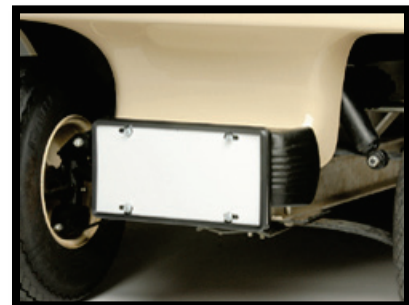

101808302 1-pc.

101808301 10 pack

Hour Meter

Tallies total running time to date. Very helpful for maintenance scheduling.

1013579 Electric golf car

1013578 Gas golf car

License Plate Holder- Front

Personalize your golf car with this front license plate holder. Fits standard size license plate and "vanity" plates, and includes mounting hardware.